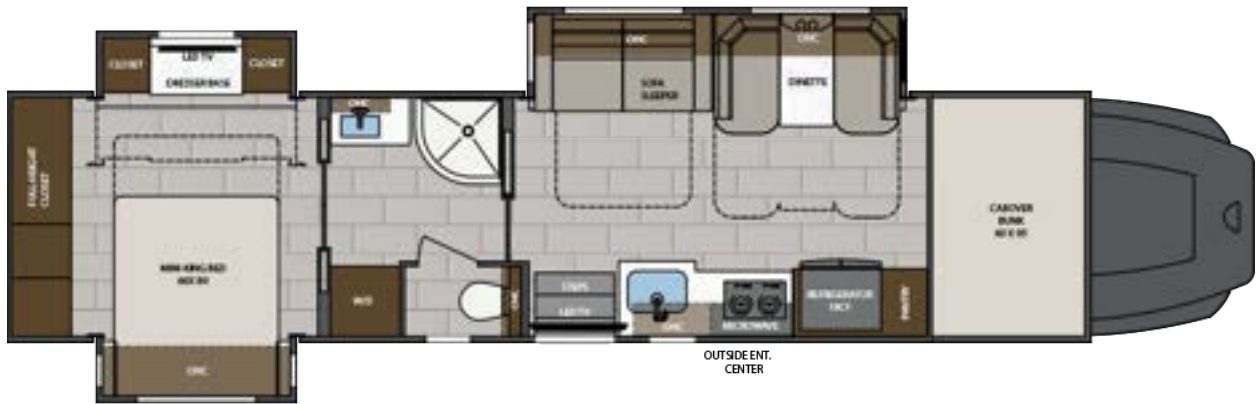

LENGTH	TOWING CAPACITY	BATHROOMS
38' 0"-45' 0"	20,000-30,000 lbs	1-1.5

AVAILABLE FLOORPLANS

38CSB

41CMB

41CRB

41CRW

43CMD

45CBF