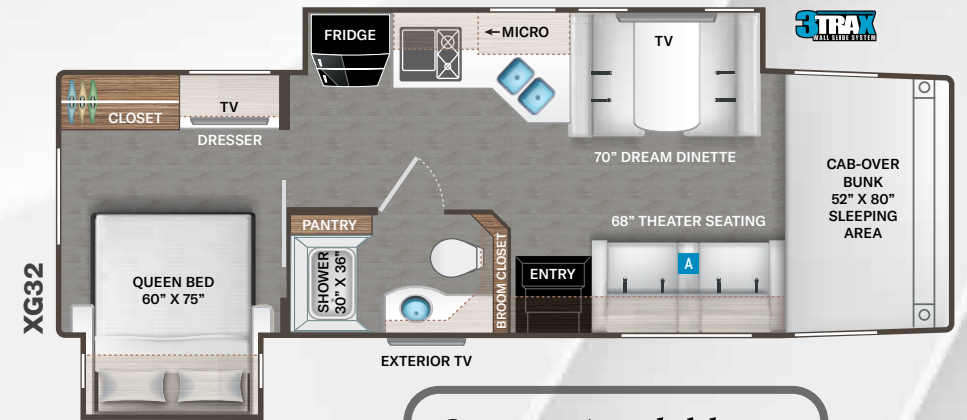

Exteriors and Floor Plans

XG32

Option Available on Select Floor Plans:

OPTIONAL 68" SOFA

Interiors

Optional Cabinetry:

Use your phone's camera to find out more information. Just scan the code!

MAGNITUDE®