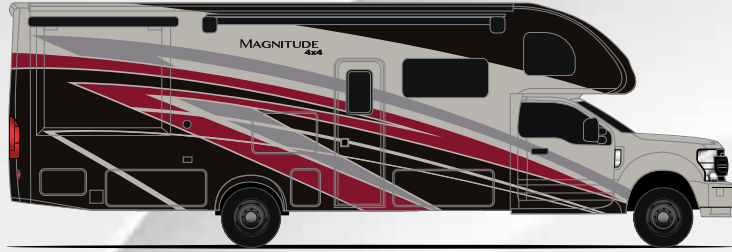

Exteriors and Floor Plans

CANYON RIM 3

LAKE HAVASU 3

PATAGONIA 3

SWEETWATER 2

AX29

XG32

LV35

CONSTRUCTION & EXTERIOR

- Ford® Chassis - F550 - Power Stroke™ 4 X 4 Turbo Diesel / 6.7L Power Stroke V8 (AX29 & XG32)
- Ford® Chassis - F600 - Power Stroke™ 4 X 4 Turbo Diesel / 6.7L Power Stroke V8 (LV35 & RS36)
- Welded Tubular Aluminum Floor, Roof & Sidewall Cage Construction
- Premium One-Piece Crossflex™ Roof
- Full-Body Paint Package with Gel Coated Sidewalls
- Invisible Front Paint Protection
- Automatic Leveling Jacks with Touchpad Controls
- Rotocast Storage Compartments
- Flush Mount Radius Luggage Doors
- MEGA-Storage Compartment (AX29 & LV35)
- Power Patio Awning with Integrated LED Lighting
- Slideout Room Awnings
- Roof Ladder
- Electric Entry Step
- Automatic Courtesy Lights Over Cab Entry
- Frameless Windows
- 10,000-lb. Trailer Hitch with 7-pin Round Connector (XG32)
- 12,000-lb. Trailer Hitch with 7-pin Round Connector (AX29, LV35 & RS36)