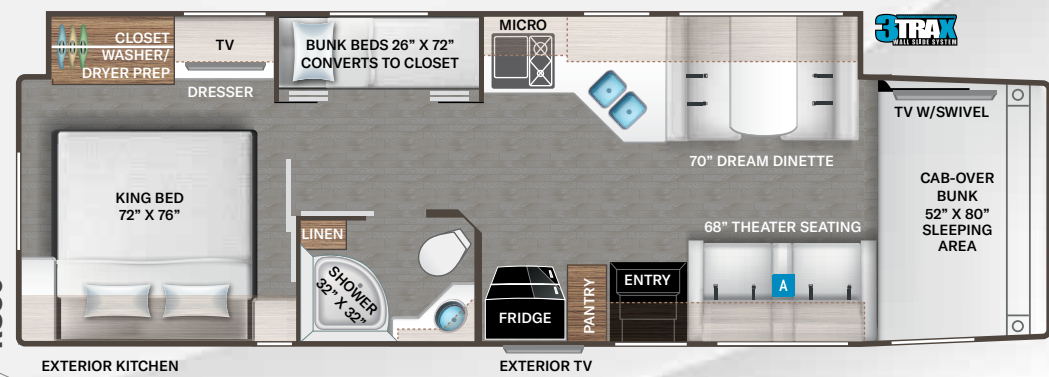

RS36

Option Available on Select Floor Plans:

OPTIONAL 68" SOFA

Interiors

Optional Cabinetry:

Use your phone's camera to find out more information. Just scan the code!

MAGNITUDE®

Featured Highlights

INTERIOR

- Residential Linoleum Throughout
- 84" Interior Ceiling Height
- Soft Touch Vinyl Ceiling
- LED Lighting
- Ceiling Ducted Air Conditioning System
- Baymont Cabinetry with Flat Panel Cabinet Doors & Nickel Finish Hardware
- Full Extension Soft Close Metal Ball-Bearing Drawer Guides
- Manual Roller Shades - Day/Night in Living Area & Night Shades in the Bedroom
- Leatherette Dream Dinette® Booth with Cup Holders
- Single Child Safety Tether in Dinette
- Wireless Phone Charger with USB Plug on Dinette Table Top
- Pressed Laminate Countertops in Select Areas
- Leatherette Power Reclining Theater Seating with Footrests, Heat, Massage & USB Charging Ports (XG32, LV35 & RS36)
- Leatherette Sofa with Electric Murphy-Bed (AX29)

BEDROOM & BATHROOM

- King Size Bed (RS36)
- Queen Size Bed (XG32 & LV35)
- Headboard, Bedspread & Pillow Shams (XG32, LV35, & RS36)
- USB Charge Ports in Bed Base (XG32, LV35, & RS36)
- Queen Size Murphy Bed (AX29)
- USB Charge Port in Night Stand (AX29)
- Bedroom 110-volt Outlet on Inverter for CPAP Machine
- Bunk Beds - Converts to Closet (RS36)
- Shower with Glass Door
- Stainless Steel Bathroom Sink
- Foot Flush Toilet (AX29)
- Macerator Toilet (XG32, LV35 & RS36)
- Power Bath Vent

ENTERTAINMENT

- 40" Smart TV on Manual Swivel above Entry Door (AX29)
- 40" Smart TV on Manual Swivel in Cab-Over (LV35 & RS36)
- 40" Smart TV in Living Area (XG32)
- 32" Smart TV in Bedroom
- USB Charge Port with TV Prep in Bunk Bed (RS36)
- Exterior 32" TV on Swivel Bracket with Bluetooth® Built-in Sound Bar and Radio
- Bluetooth® Coach Radio System in Bedroom
- Cable TV Ready
- Satellite Mounting Backer in Roof
- Winegard® Connet™ 5.0 WiFi Extender / 5G / TV Antenna
- Exterior Kitchen with Refrigerator & Sink (RS36)