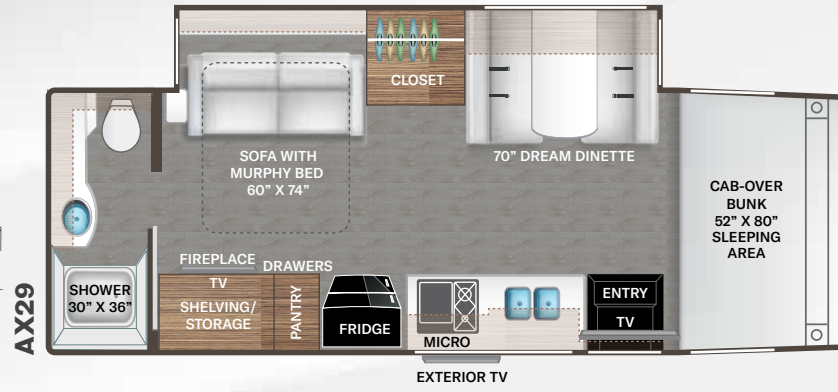

Exteriors and Floor Plans

CANYON RIM 3

LAKE HAVASU 3

PATAGONIA 3

SWEETWATER 2

AX29

XG32

LV35

RS36

Option Available on Select Floor Plans:

OPTIONAL 68" SOFA

Interiors

Optional Cabinetry:

Use your phone's camera to find out more information. Just scan the code!

MAGNITUDE®

Featured Highlights

INTERIOR

- Residential Linoleum Throughout
- 84" Interior Ceiling Height
- Soft Touch Vinyl Ceiling
- LED Lighting
- Ceiling Ducted Air Conditioning System
- Baymont Cabinetry with Flat Panel Cabinet Doors & Nickel Finish Hardware
- Full Extension Soft Close Metal Ball-Bearing Drawer Guides
- Manual Roller Shades - Day/Night in Living Area & Night Shades in the Bedroom
- Leatherette Dream Dinette® Booth with Cup Holders
- Single Child Safety Tether in Dinette
- Wireless Phone Charger with USB Plug on Dinette Table Top
- Pressed Laminate Countertops in Select Areas
- Leatherette Power Reclining Theater Seating with Footrests, Heat, Massage & USB Charging Ports (XG32, LV35 & RS36)
- Leatherette Sofa with Electric Murphy-Bed (AX29)

ENTERTAINMENT

- 40" Smart TV on Manual Swivel above Entry Door (AX29)
- 40" Smart TV on Manual Swivel in Cab-Over (LV35 & RS36)
- 40" Smart TV in Living Area (XG32)
- 32" Smart TV in Bedroom
- USB Charge Port with TV Prep in Bunk Bed (RS36)
- Exterior 32" TV on Swivel Bracket with Bluetooth® Built-in Sound Bar and Radio
- Bluetooth® Coach Radio System in Bedroom
- Cable TV Ready
- Satellite Mounting Backer in Roof
- Winegard® Connet™ 5.0 WiFi Extender / 5G / TV Antenna
- Exterior Kitchen with Refrigerator & Sink (RS36)