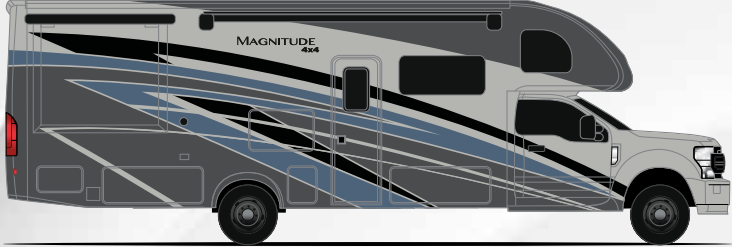

Exteriors and Floor Plans

CANYON RIM 3

LAKE HAVASU 3

PATAGONIA 3

SWEETWATER 2

AX29

XG32

LV35

CONSTRUCTION & EXTERIOR

- Ford® Chassis - F550 - Power Stroke™ 4 X 4 Turbo Diesel / 6.7L Power Stroke V8 (AX29 & XG32)
- Ford® Chassis - F600 - Power Stroke™ 4 X 4 Turbo Diesel / 6.7L Power Stroke V8 (LV35 & RS36)
- Welded Tubular Aluminum Floor, Roof & Sidewall Cage Construction
- Premium One-Piece Crossflex™ Roof
- Full-Body Paint Package with Gel Coated Sidewalls
- Invisible Front Paint Protection
- Automatic Leveling Jacks with Touchpad Controls
- Rotocast Storage Compartments
- Flush Mount Radius Luggage Doors
- MEGA-Storage Compartment (AX29 & LV35)
- Power Patio Awning with Integrated LED Lighting
- Slideout Room Awnings
- Roof Ladder
- Electric Entry Step
- Automatic Courtesy Lights Over Cab Entry
- Frameless Windows
- 10,000-lb. Trailer Hitch with 7-pin Round Connector (XG32)
- 12,000-lb. Trailer Hitch with 7-pin Round Connector (AX29, LV35 & RS36)