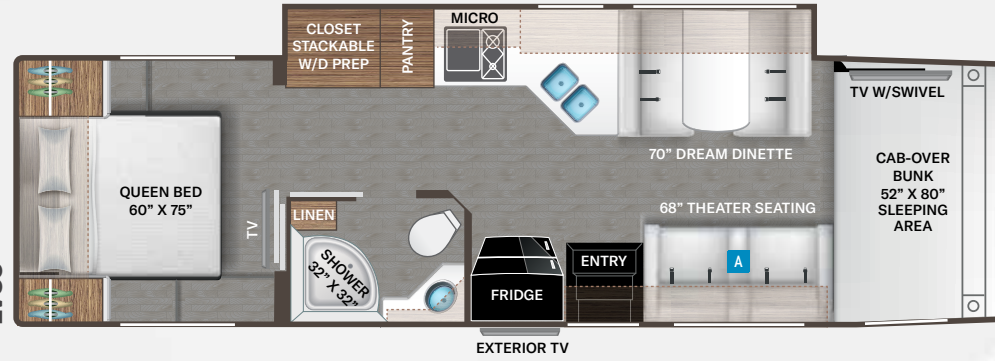

Exteriors and Floor Plans

CANYON RIM 3

LAKE HAVASU 3

PATAGONIA 3

SWEETWATER 2

AX29

XG32

LV35

RS36

Option Available on Select Floor Plans:

OPTIONAL 68" SOFA

Interiors

Optional Cabinetry:

Use your phone's camera to find out more information. Just scan the code!

MAGNITUDE®

Featured Highlights

INTERIOR

- Residential Linoleum Throughout
- 84" Interior Ceiling Height
- Soft Touch Vinyl Ceiling
- LED Lighting
- Ceiling Ducted Air Conditioning System
- Baymont Cabinetry with Flat Panel Cabinet Doors & Nickel Finish Hardware
- Full Extension Soft Close Metal Ball-Bearing Drawer Guides
- Manual Roller Shades - Day/Night in Living Area & Night Shades in the Bedroom
- Leatherette Dream Dinette® Booth with Cup Holders
- Single Child Safety Tether in Dinette
- Wireless Phone Charger with USB Plug on Dinette Table Top
- Pressed Laminate Countertops in Select Areas
- Leatherette Power Reclining Theater Seating with Footrests, Heat, Massage & USB Charging Ports (XG32, LV35 & RS36)
- Leatherette Sofa with Electric Murphy-Bed (AX29)