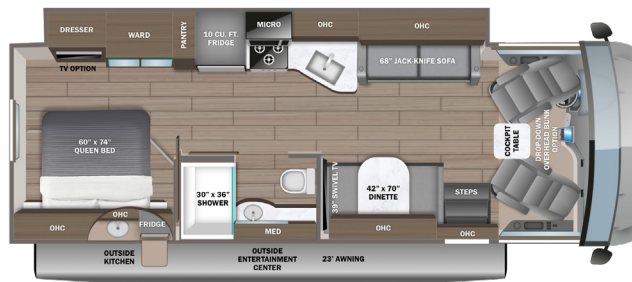

27A OPTION: A

OPTIONS

A

15 Cu. Ft. Fridge

B

Theater Sofa

29F OPTION: A

29S OPTION: B

INTERIOR

84 in. interior ceiling height
 High-intensity recessed LED ceiling lights
 LED-lit fascia
 Hardwood cabinet doors and drawer fronts
 Ball-bearing drawer guides
 Jayco-exclusive, easy-operation legless dinette table
 2-point lap safety belts in all designated seating locations
 Car seat tethers (select floorplans)
 JBL® audio system
 Dual 13,500 A/C units with power management system
 30,000 BTU auto-ignition ducted furnace
 6 gal. gas/electric DSI auto-ignition water heater
 10 cu. ft. 12V refrigerator
 Furrion® all-in-one cooktop and oven
 Residential-size microwave
 Large stainless steel kitchen sink with cover
 LED-lit pressed countertops
 Flip-up countertop extension (select models)
 Decorative kitchen backsplash
 Pop-up charging station in kitchen with 120V outlets and USB ports
 Shower with decorative surround, glass door, skylight and light
 Stainless steel bathroom sink
 Porcelain toilet with foot flush
 Powered roof vent in bathroom with wall switch
 Walk-around, queen-size bed with bedspread and nightstands (king size in 27A)
 USB port and wireless charging in nightstands
 Under-bed storage (select models)
 Large wardrobes
 Bunks with industry-exclusive 300 lb. capacity each (29F)
 Wall-mounted tablet holder in each bunk (29F)
 Smoke alarm
 Carbon monoxide detector
 Fire extinguisher