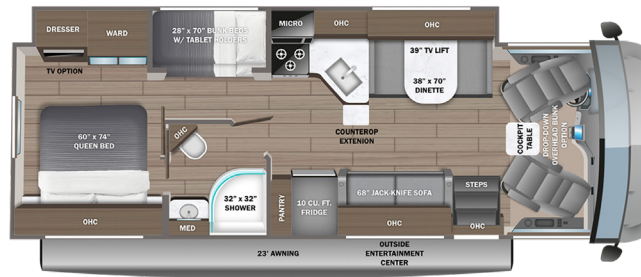

27A OPTION: A

OPTIONS

A

15 Cu. Ft. Fridge

B

Theater Sofa

29F OPTION: A

29S OPTION: B

INTERIOR

84 in. interior ceiling height
 High-intensity recessed LED ceiling lights
 LED-lit fascia
 Hardwood cabinet doors and drawer fronts
 Ball-bearing drawer guides
 Jayco-exclusive, easy-operation legless dinette table
 2-point lap safety belts in all designated seating locations
 Car seat tethers (select floorplans)
 JBL® audio system
 Dual 13,500 A/C units with power management system
 30,000 BTU auto-ignition ducted furnace
 6 gal. gas/electric DSI auto-ignition water heater
 10 cu. ft. 12V refrigerator
 Furrion® all-in-one cooktop and oven
 Residential-size microwave
 Large stainless steel kitchen sink with cover
 LED-lit pressed countertops
 Flip-up countertop extension (select models)
 Decorative kitchen backsplash
 Pop-up charging station in kitchen with 120V outlets and USB ports
 Shower with decorative surround, glass door, skylight and light
 Stainless steel bathroom sink
 Porcelain toilet with foot flush
 Powered roof vent in bathroom with wall switch
 Walk-around, queen-size bed with bedspread and nightstands (king size in 27A)
 USB port and wireless charging in nightstands
 Under-bed storage (select models)
 Large wardrobes
 Bunks with industry-exclusive 300 lb. capacity each (29F)
 Wall-mounted tablet holder in each bunk (29F)
 Smoke alarm
 Carbon monoxide detector
 Fire extinguisher