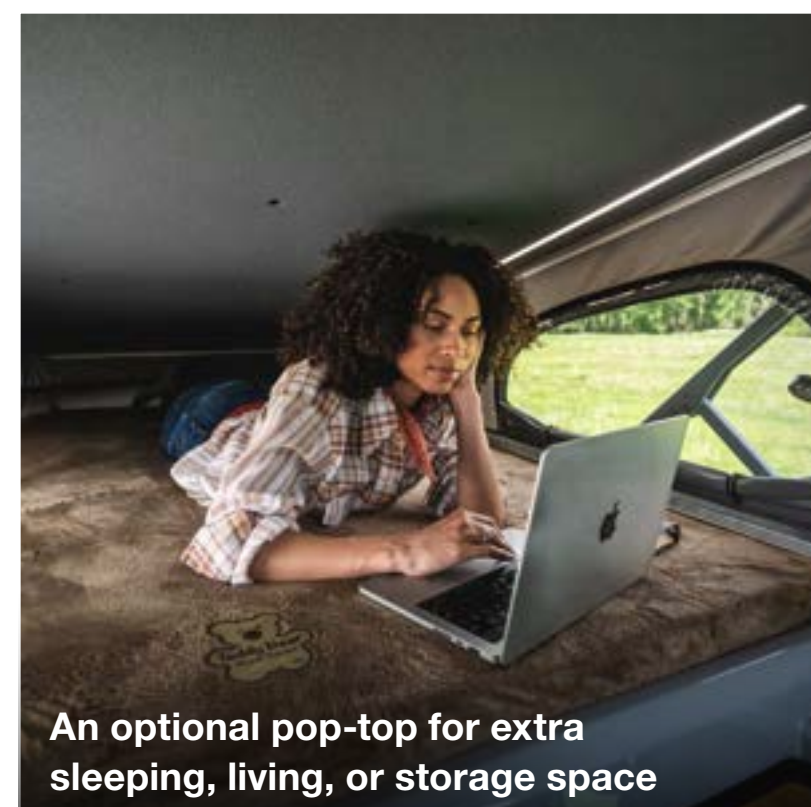

Modern, functional European styling with delightful surprises throughout

An optional pop-top for extra sleeping, living, or storage space